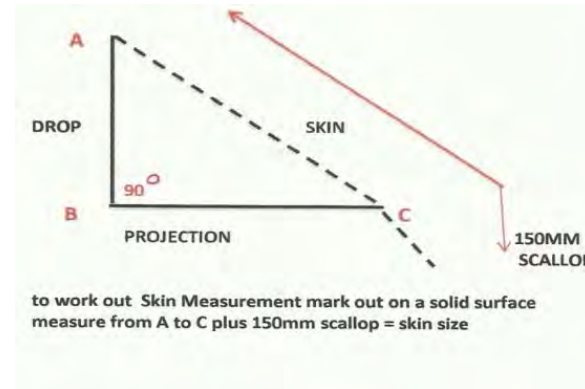

19 x 19 aluminium clear anodised or White box tube
2 arms and braces per awning up to 2800mm wide
larger awnings we supply 3 arms
When installing you can adjust the height /fall of blind
and cut arms to suit. minimum 10 degrees
Arms can be powdercoated for an extra cost

5 sided bottom rail Colorbond available colours White, Black,
Primrose (Classic Cream) and Stony Beige (Paperbark)

An economical alternative to a solid awning. With a choice of fabrics colours and patterns improving the appearance to your home's exterior. They can provide protection for your windows, from shading the sun in the summertime and a means of blocking out the rain. The awnings are available in Canvas and Acrylic fabrics.