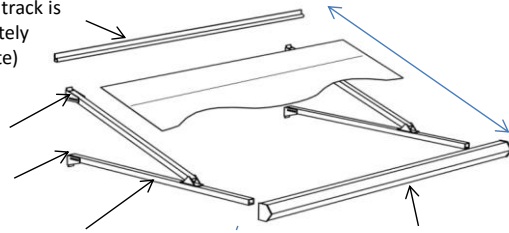

**Skin Measurement is Sail Track to front rail including 150mm Valance  
Wavy or Straight - valance is optional**

### Fixed No Frame Awning

Sail/Annexe aluminium track is  
30mm deep approximately  
(choice of Black or White)

White & Silver brackets  
25mm wide 4 in total

19 x 19 aluminium clear anodised or White box tube  
2 arms and braces per awning up to 2800mm wide  
larger awnings we supply 3 arms  
When installing you can adjust the height /fall of blind  
and cut arms to suit. minimum 10 degrees  
Arms can be powdercoated for an extra cost