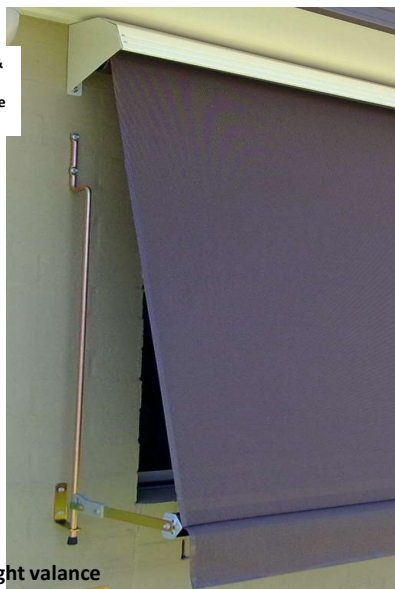

# Auto Lock Arm Retractable Awning

Hooding is optional - when installing with hood no brackets required  
 Awnings and Hooding is only available as FACE FIT (outside mount)

Zinc Coated Guides, Arms & L Brackets

wavey scallop

Mesh fabrics straight valance only available

straight valance

available fabrics - Docril & Sattler Acrylic, Barrington & Brella Canvas, Outlook Mode Colours, Privacy & Textures mesh, Atmosphere, Visiortex and Vistaweave

## Hooding colours

BLACK

WHITE

ANVIL/Colourbond Ironstone

PRIMROSE/ Colourbond Classic Cream

STONE BEIGE/ Colourbond Paperbark

Hunter Douglas headbox end overroll  
 200mm deep  
 175mm projection