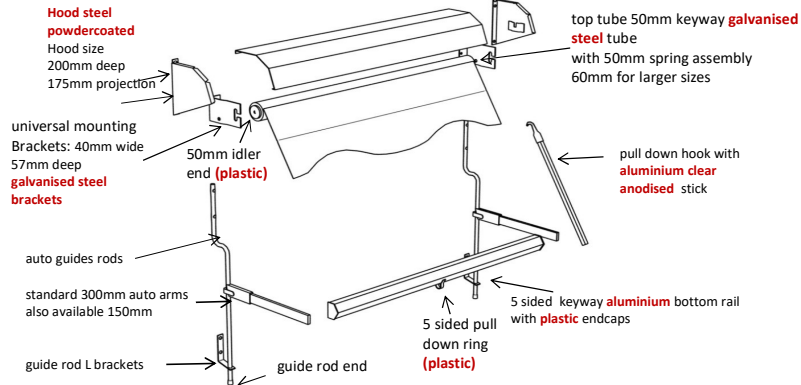

# Auto Lock Arm Retractable Awning

Hooding is optional - when installing with hood no brackets required  
 Awnings and Hooding is only available as FACE FIT (outside mount)

Zinc Coated Guides, Arms & L Brackets

## Hooding colours

BLACK

WHITE

ANVIL/Colourbond Ironstone

PRIMROSE/ Colourbond Classic Cream

STONE BEIGE/ Colourbond Paperbark

Hunter Douglas headbox end overroll  
 200mm deep  
 175mm projection