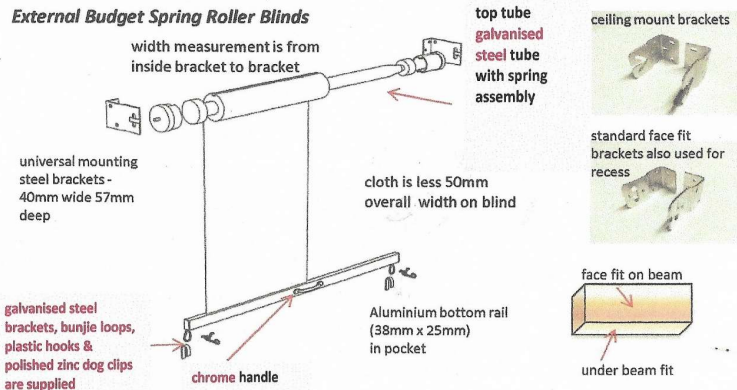

Blinds are custom made to your **WIDTH** measurement either Recess Fit (inside mount) between posts or Face Fit (outside mount) on face of post also ceiling mount also able to be recess and face fit.

We require your exact width (overall size as WIDTH PIN MEASUREMENT (outside bracket to outside bracket)

**DROP** measurement from either under beam or face fit of beam to floor or wherever the required blind drop. Measure from the top point to required blind drop.

Blinds are delivered to your door fully assembled with installation instructions and all the necessary brackets, screws etc ready for you to install for a timber fit also suitable for brick fit. Please specify for a steel fit. Wall plugs are not supplied for brickwork.